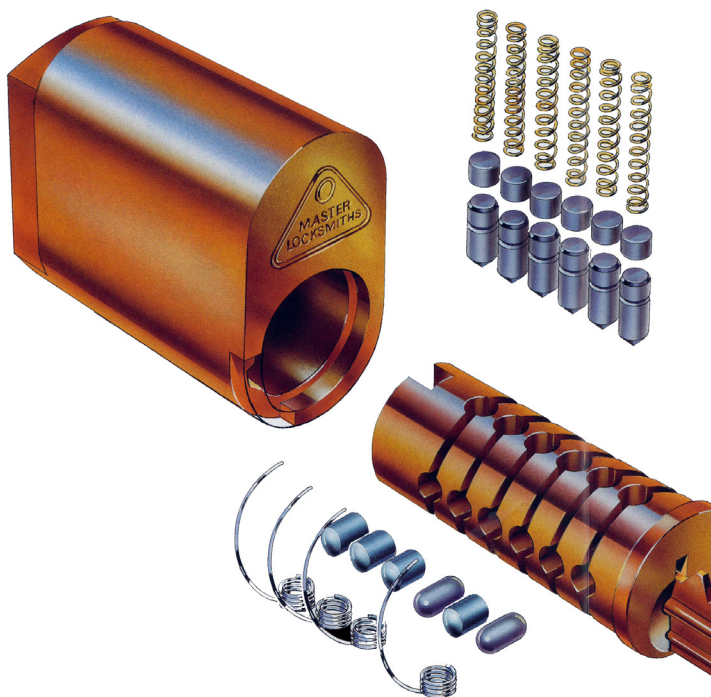

PROTECT WHAT IS IMPORTANT TO YOU WITH BINARY PLUS

Binary Plus is a unique patented locking system which gives you that extra level of security to protect you, your family, your home and your business.

PROTECT WHAT IS YOU WITH BINARY

Binary Plus is a unique restricted mechanical locking system with a number of very special features, including side traps,

Designed and manufactured in Australia, the B, C, D, E and F are registered until May 2018 in both Australia and New Zealand.

Binary Plus gives you that extra level of security to protect your

**BINARY PLUS
RESTRICTED KEYWAY**

S IMPORTANT TO Y PLUS

system which provides an extra level of security via a
, special top pins and an extra thick key.

Most locks use top pins and springs. The Binary Plus difference is that these pins will set in a locked position if lock manipulation is attempted or the wrong key is used.

The Binary Plus key is made from high grade nickel silver and is much thicker than standard restricted keys. Being thicker, it is much harder to manufacture an illegal copy.